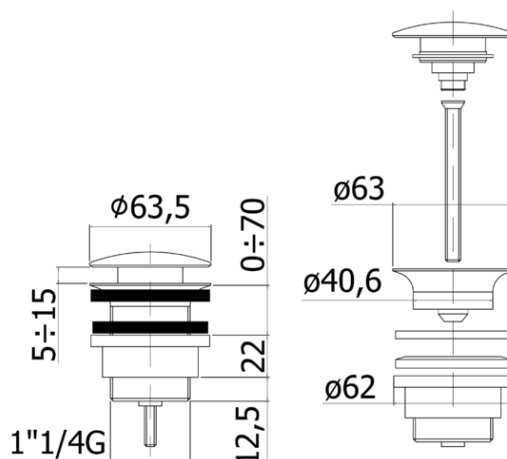

accessori - fittings

DESCRIZIONE | DESCRIPTION

- Scarico Clic-Clac 1"1/4G completo di:
 - piletta h60mm
 - con/senza troppo pieno
 - vite blocco e raccordo
- 1"1/4G Clic-Clac press top waste complete with:
 - waste h60mm
 - with/without overflow
 - locking screw and connection

ARTICOLO | ARTICLE

ZSCA 050

- regolabile da 0 a 70mm
- adjustable from 0 to 70mm

DOCUMENTI TECNICI | TECHNICAL DOCUMENTS

ISTRUZIONI
INSTALLAZIONE

FINITURE | FINISHES

ZSCA 050

- CR- Cromo | Chrome
- BO- Bianco opaco | Matt white
- NO- Nero opaco | Matt black
- ST- Steel looking | Steel looking finish
- BR- Bronzato | Bronze
- RM- Ramato | Copper
- HG- Honey gold | Honey gold finish
- HGSP- Honey gold spazzolato | Brushed honey gold finish